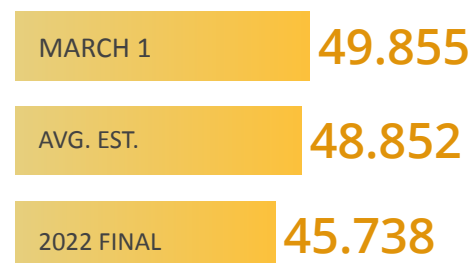

USDA ACREAGE & STOCKS REPORT

March 31, 2023

ADM Investor Services, Inc.

U.S.A. MARCH 1 STOCKS

*Figures in billions of bushels

U.S.A. PROSPECTIVE PLANTING

*Figures in millions of acres

CORN

ALL WHEAT

SOYBEANS

ALL COTTON

*Source: USDA

TRADING. AROUND THE GLOBE, AROUND THE CLOCK.

312-242-7000 | www.admis.com | sales@admis.com

ADM Investor Services, Inc.