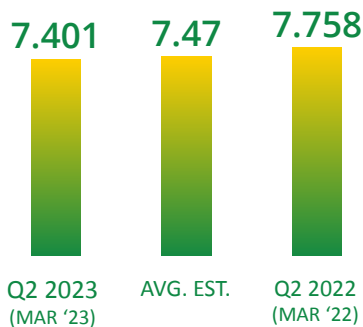

USDA ACREAGE & STOCKS REPORT

March 31, 2023

ADM Investor Services, Inc.

U.S.A. MARCH 1 STOCKS

*Figures in billions of bushels

U.S.A. PROSPECTIVE PLANTING

*Figures in millions of acres

CORN