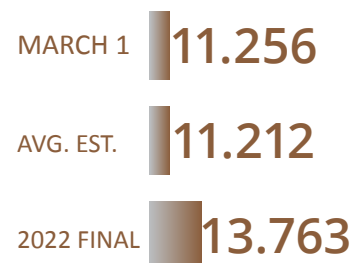

USDA ACREAGE & STOCKS REPORT

March 31, 2023

ADM Investor Services, Inc.

U.S.A. MARCH 1 STOCKS

*Figures in billions of bushels

U.S.A. PROSPECTIVE PLANTING

*Figures in millions of acres

CORN

ALL WHEAT

SOYBEANS

ALL COTTON

*Source: USDA

TRADING. AROUND THE GLOBE, AROUND THE CLOCK.

312-242-7000 | www.admis.com | sales@admis.com

ADM Investor Services, Inc.