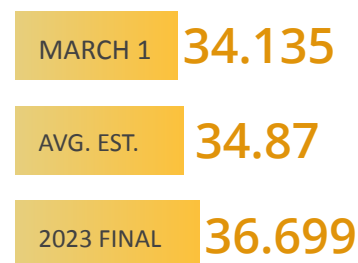

## U.S.A. PROSPECTIVE PLANTINGS

\*Figures in millions of acres

CORN

SOYBEANS

ALL WHEAT

WINTER WHEAT

\*Source: USDA

TRADING. AROUND THE GLOBE, AROUND THE CLOCK.